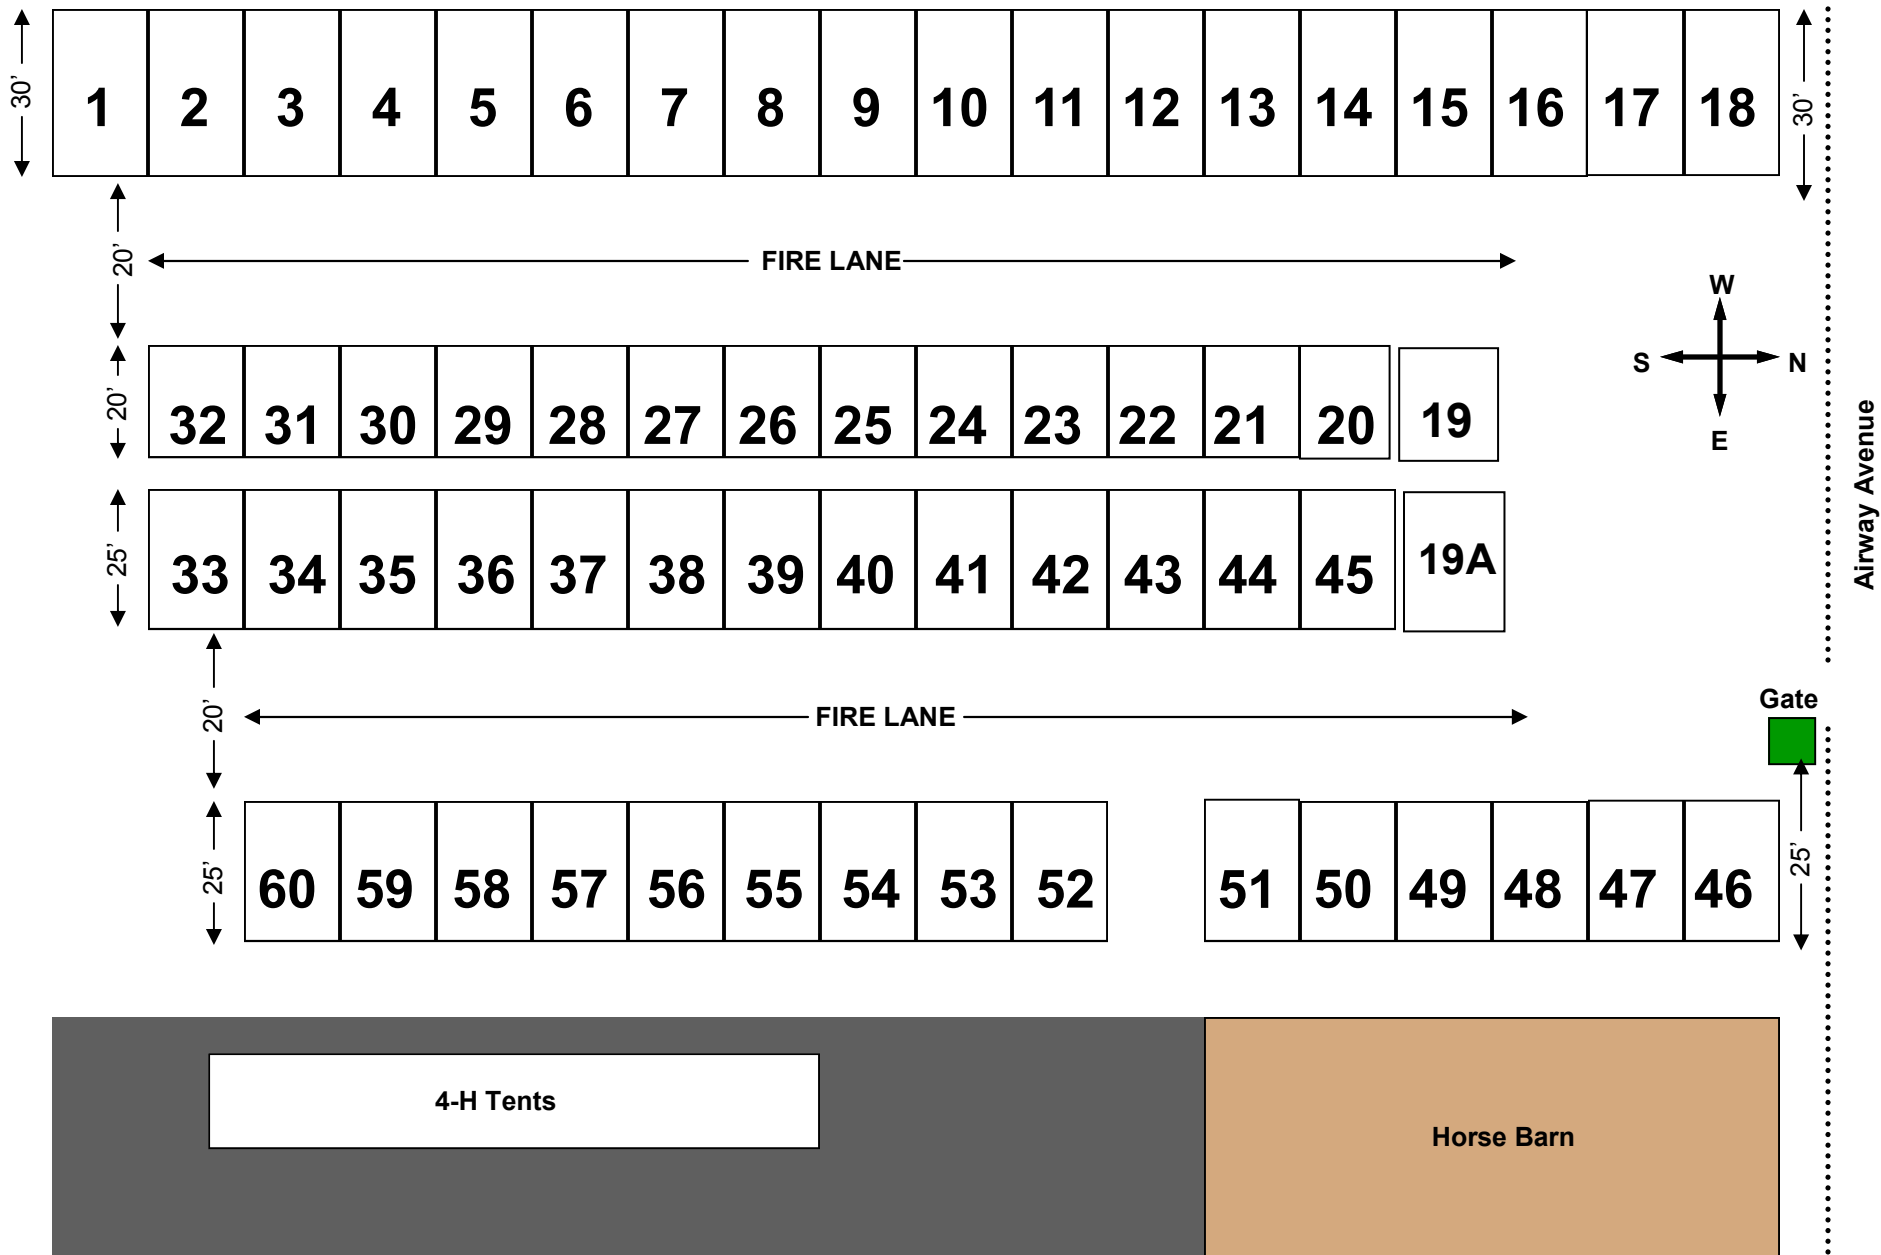

Petting Zoo & Stage Area

2018 WEST-END RV PARKING