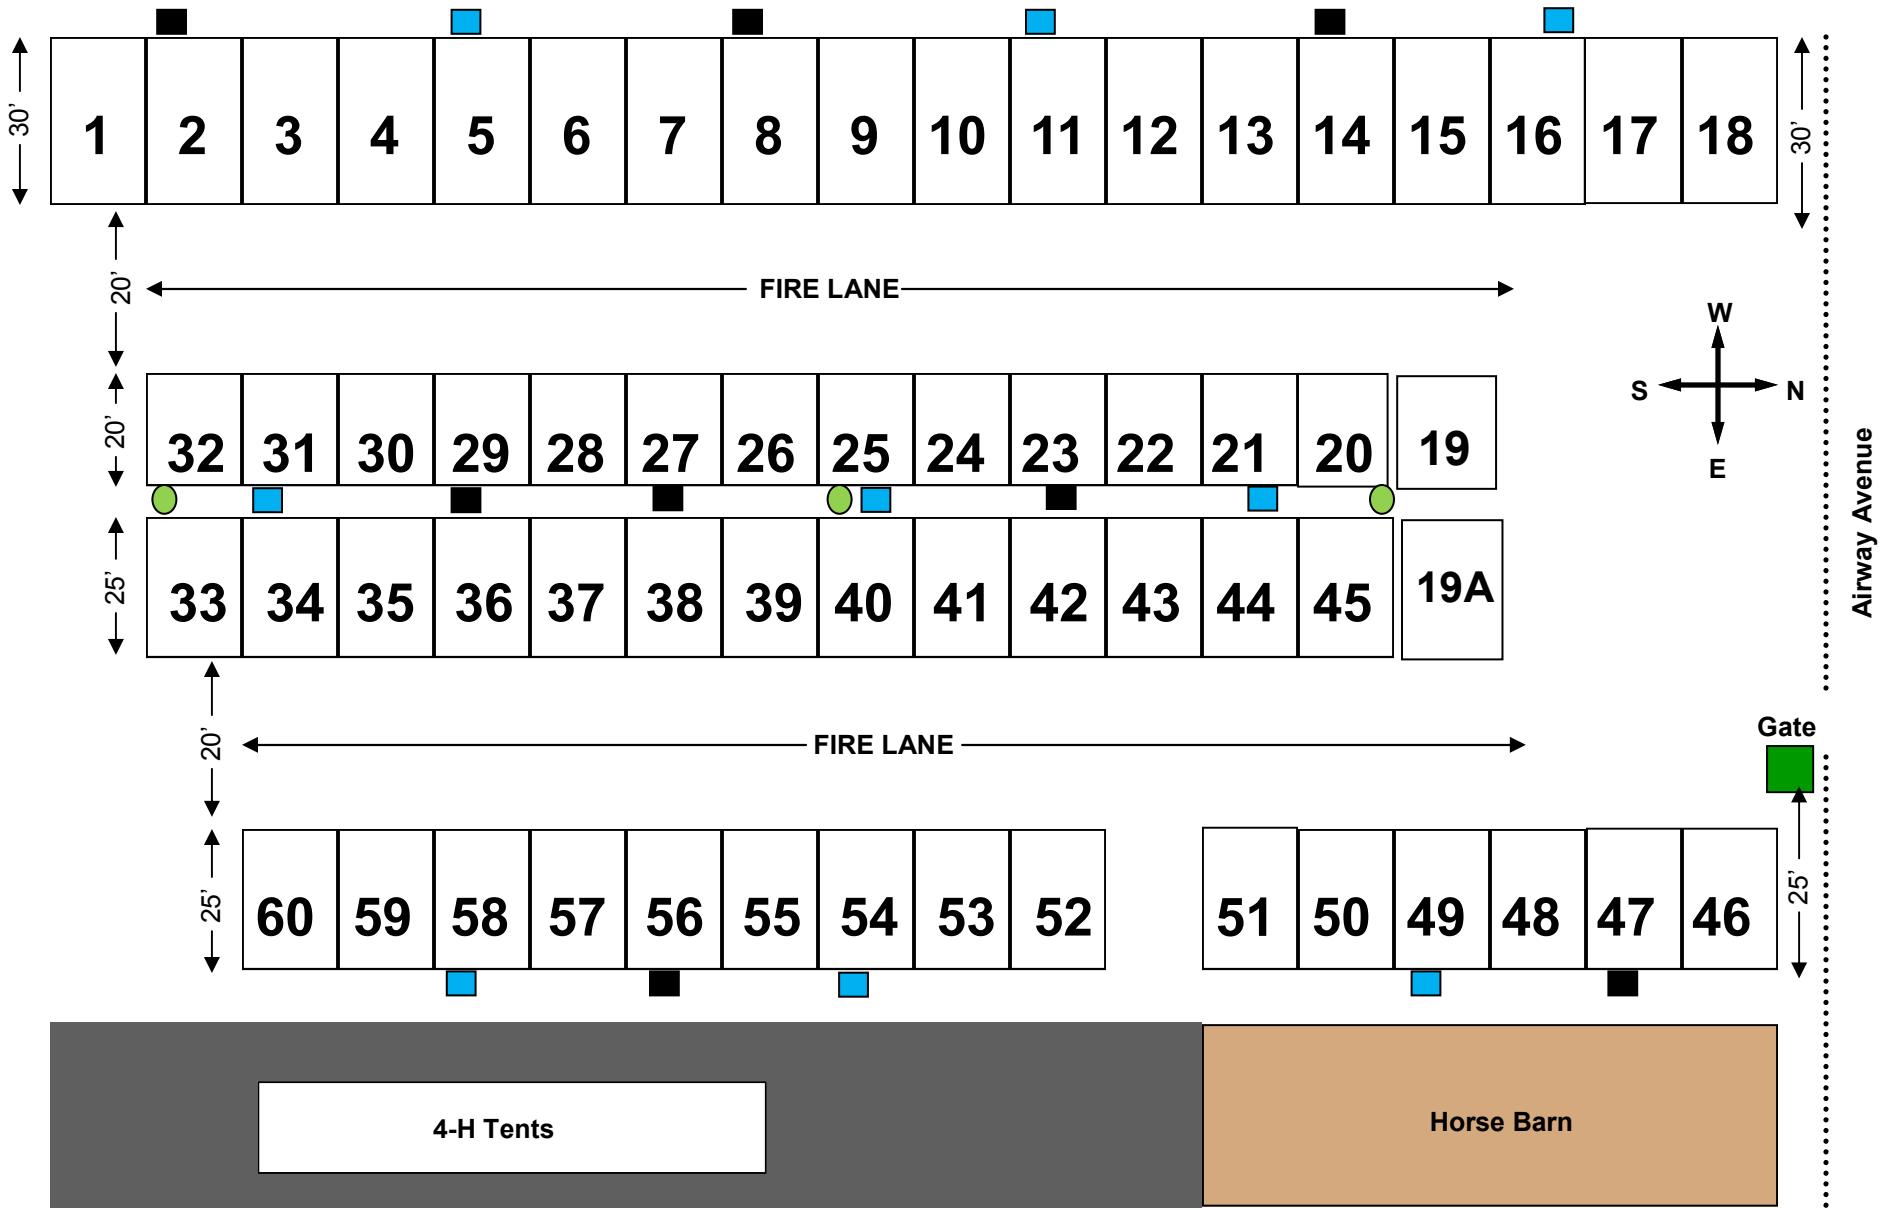

Petting Zoo & Stage Area

- Irrigation Water
- Power / Water Spigot (NO WATER AVAILABLE)
- Power Only

3/22/19

2019 WEST-END RV PARKING